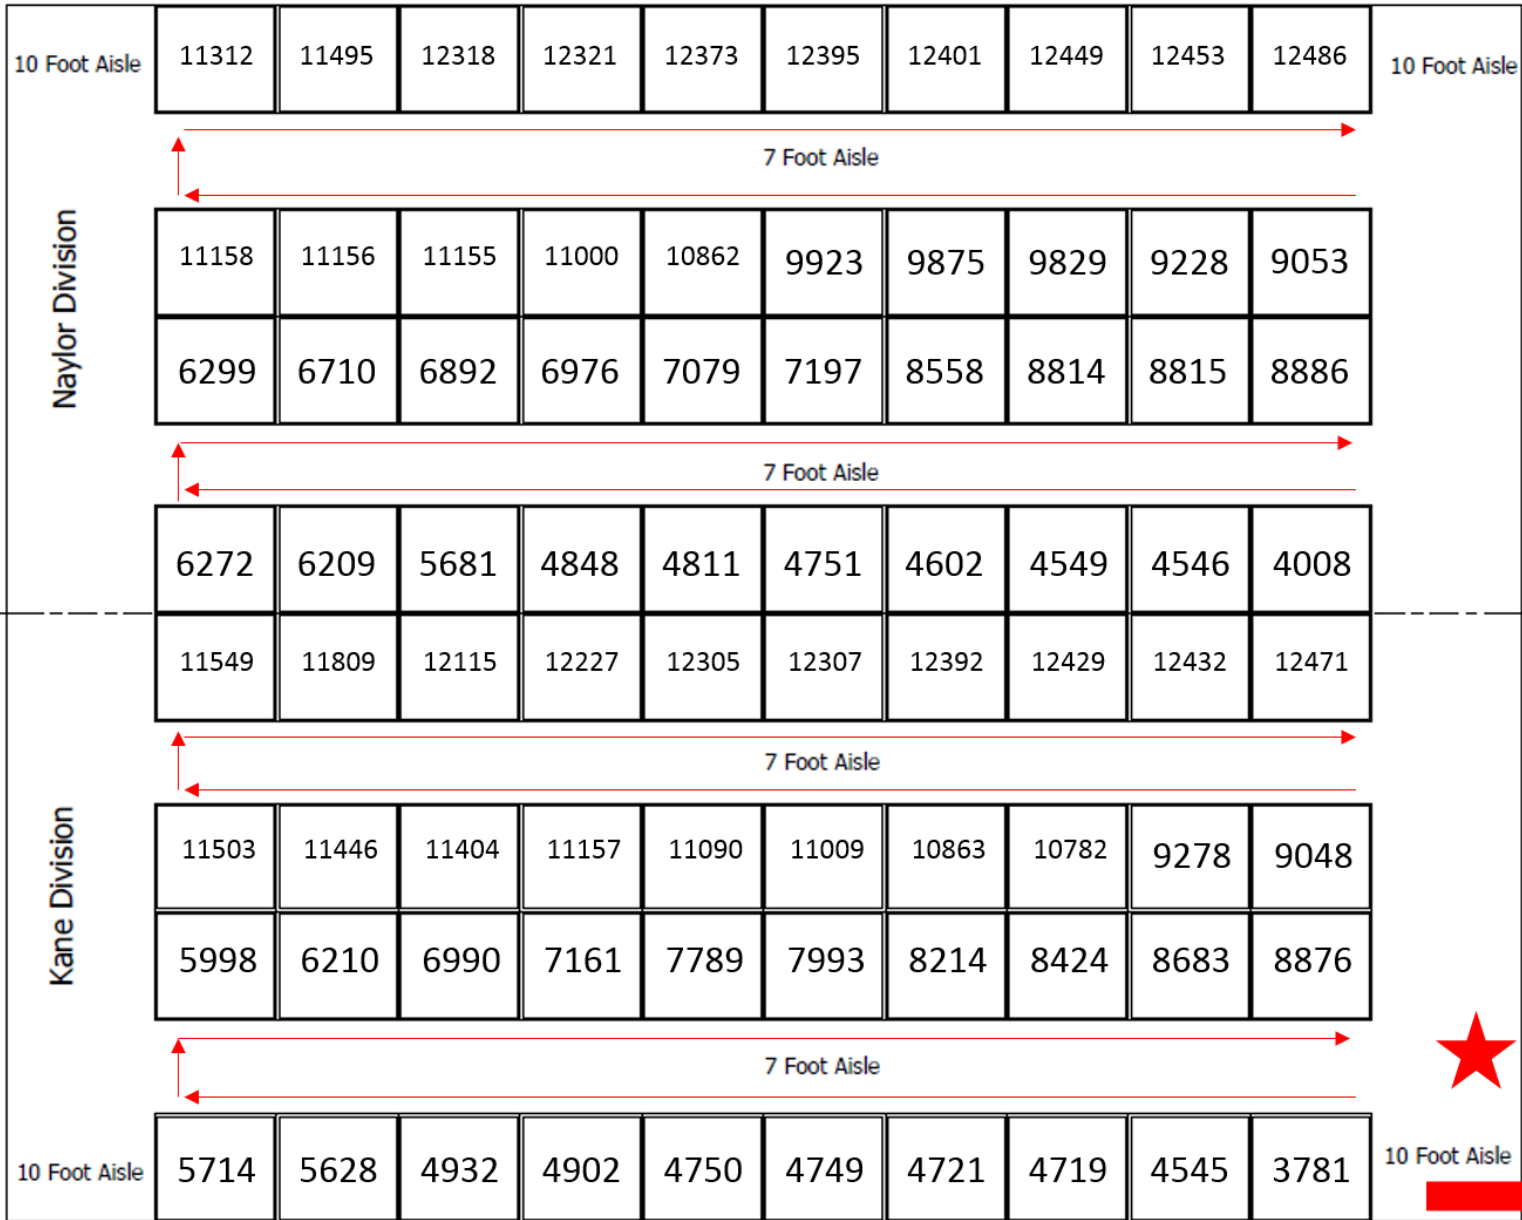

To Competition Fields

NAYLOR DIVISION

KANE DIVISION

★ MAIN ENTRANCE

To Practice Fields

DRAWN	Andrew Schuetze	2/17/2017	
CHECKED		2/17/2017	
QA			
REV		2/17/2017	Alamo FTC C
APPROVED		2/17/2017	
			D
			SCALE 1/60